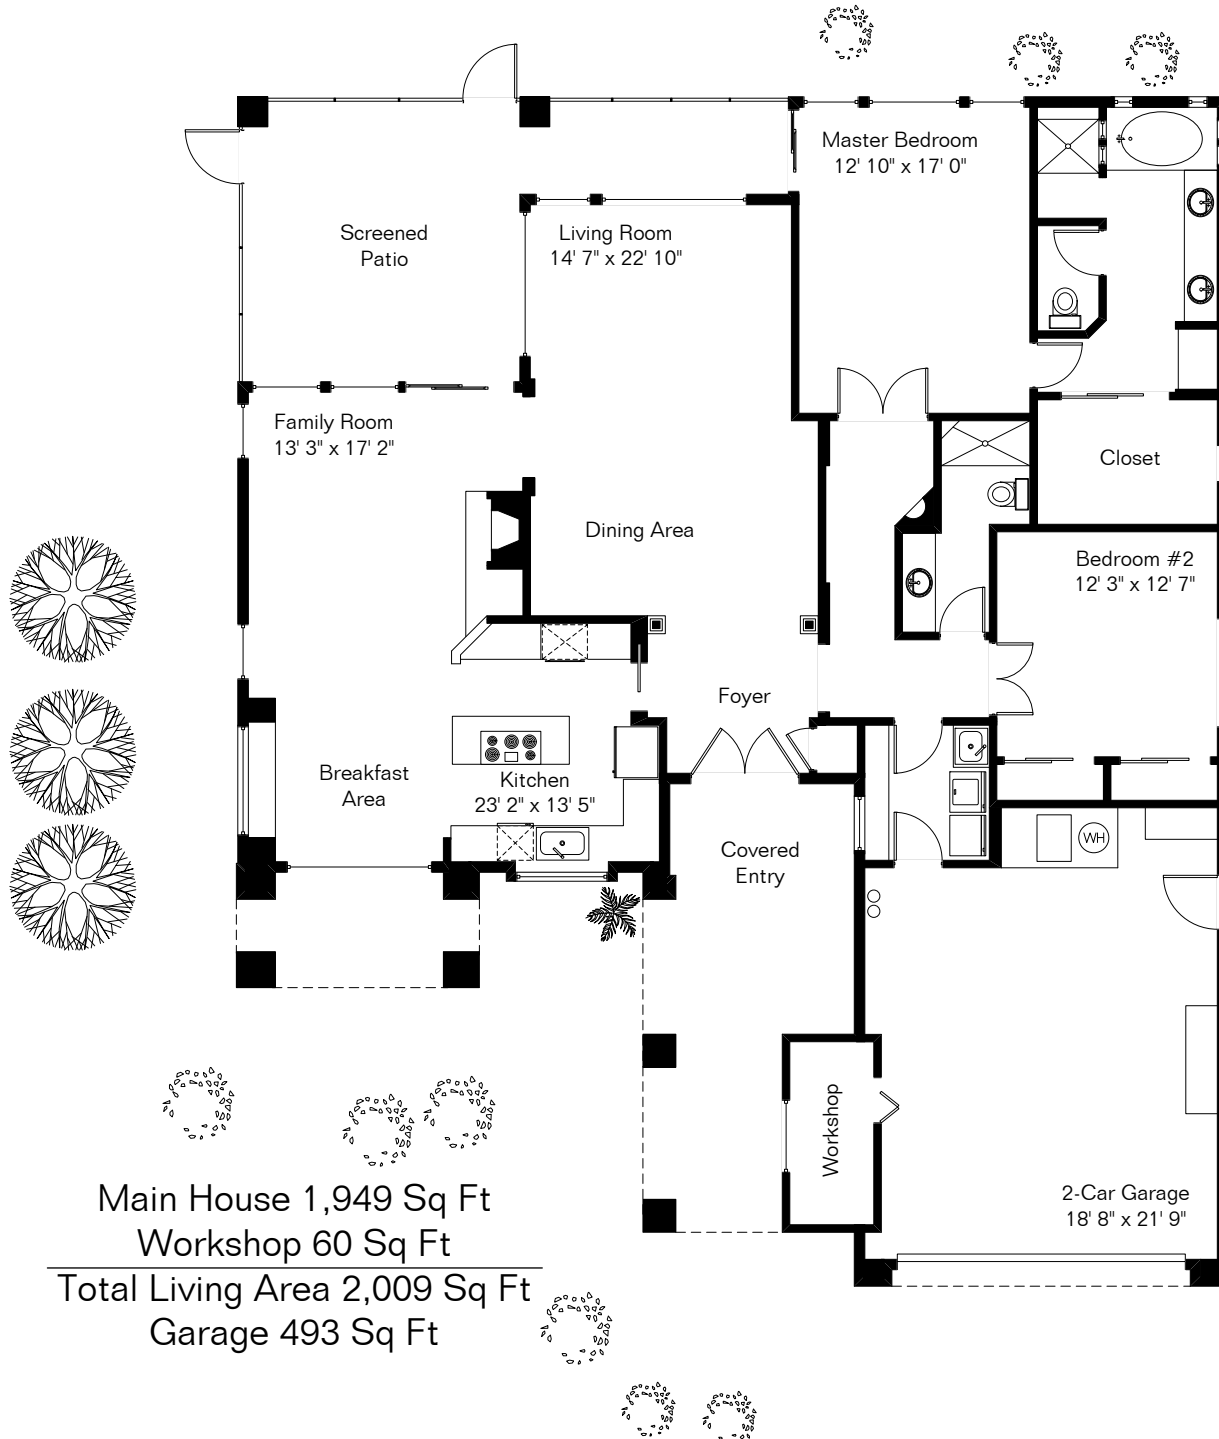

The square footages and room size information are deemed to be reliable but are not guaranteed and should be independently verified.

1285 E Royal Oak Rd

Main House 1,949 Sq Ft
 Workshop 60 Sq Ft

 Total Living Area 2,009 Sq Ft
 Garage 493 Sq Ft

Site Visit August 2016

0 ft. 6 ft. 10 ft. 20 ft.

Copyright 2016 Floor Plans First! LLC
 All Rights Reserved.

www.FloorPlansFirst.com

Toll Free (877) 887-1500
 Voice (520) 881-1500
 Fax (520) 791-7701